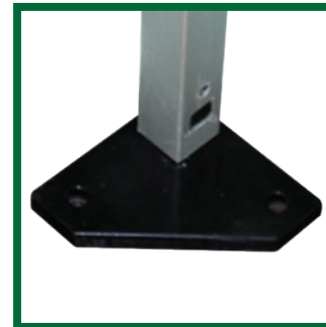

COMMERCIAL GRADE

LIGHTWEIGHT ALUMINUM & STEEL FRAME

Traveler

The Traveler® is a lightweight aluminum & steel frame that has the perk of folding all the way down to 4 1/2 feet. This way it may be placed inside a trunk or in a backseat of a car easier than other frames on the market.

SPECIFICATIONS

Size	10'x10'
Shaded Area (Square Feet)	100
Grade	Commercial
Frame Type	Full Truss
Warranty	2 Years
Frame Material	Aluminum/Steel
Frame Finish	Aluminum
Max Tent Clearance	11'
Max Valance Clearance	6' 6"
Frame/ Top Weight	43 LBS
Carton Size (Inches)	64 x 9 x 9