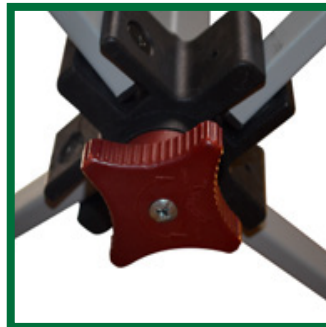

COMMERCIAL GRADE

LIGHTWEIGHT ALUMINUM & STEEL FRAME

Traveler

The Traveler® is a lightweight aluminum & steel frame that has the perk of folding all the way down to 4 1/2 feet. This way it may be placed inside a trunk or in a backseat of a car easier than other frames on the market.

SPECIFICATIONS

Size	10'x10'
Shaded Area (Square Feet)	100
Grade	Commercial
Frame Type	Full Truss
Warranty	2 Years
Frame Material	Aluminum/Steel
Frame Finish	Aluminum
Max Tent Clearance	11'
Max Valance Clearance	6' 6"
Frame/ Top Weight	43 LBS
Carton Size (Inches)	64 x 9 x 9